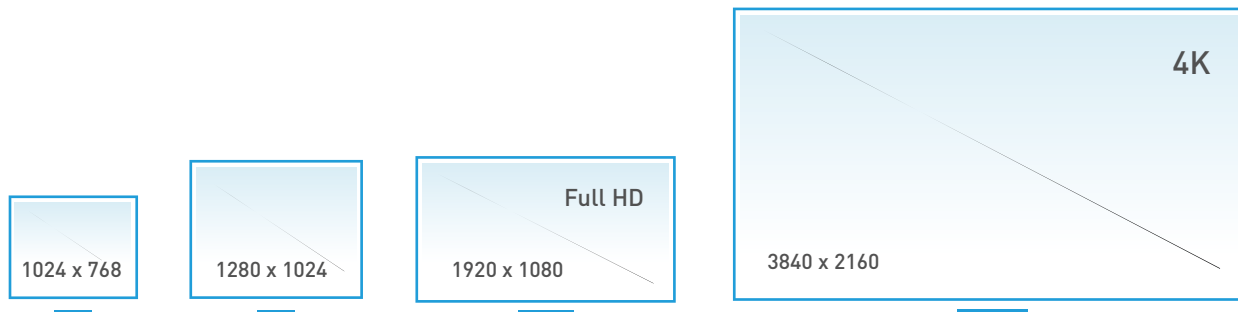

SCREEN RESOLUTION

The screen resolution is the number of distinct pixels that can be displayed in width and height. The higher resolution, the more information can be accommodated on the screen.

INDEX

THE IIYAMA ABC
02
TOUCH MONITORS
04-18