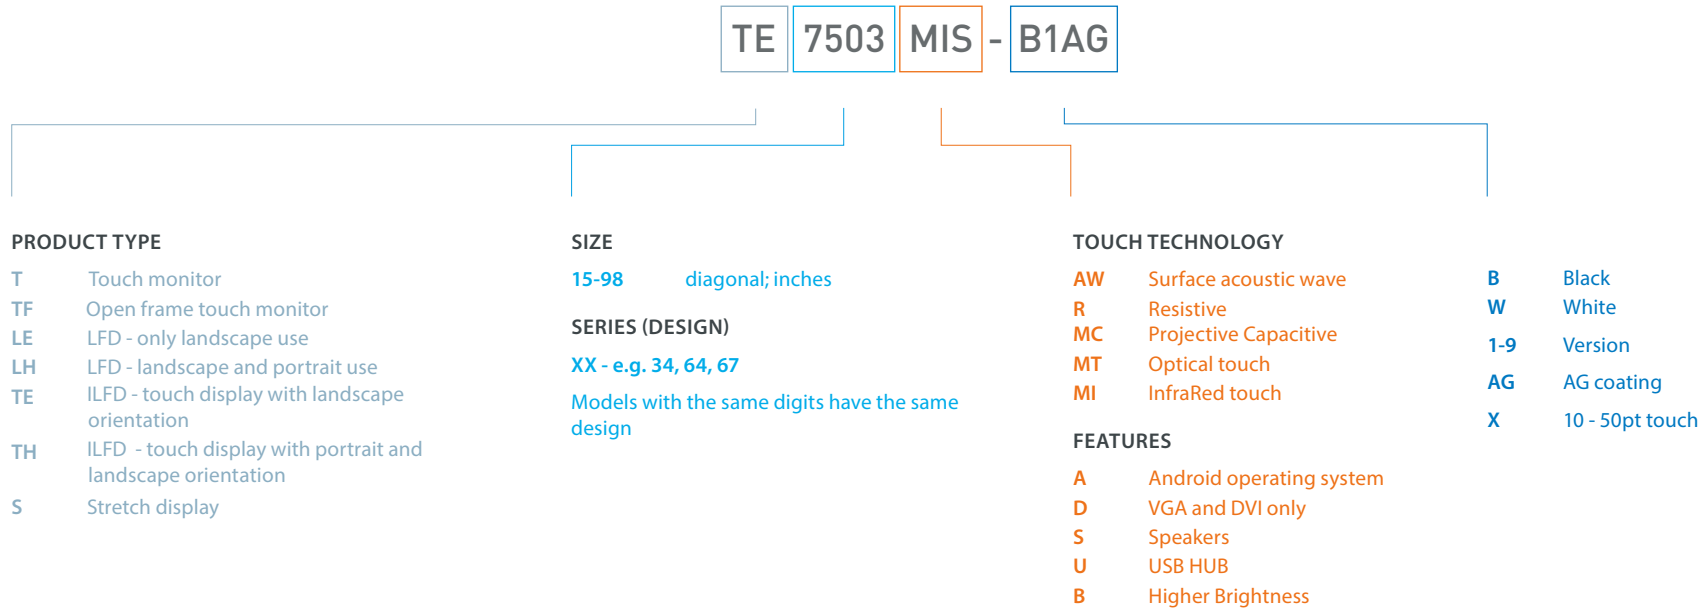

iiyama
professional displays

THE ABC OF IIYAMA - how to find your perfect match?

Panel type? Resolution? Touch technology? Orientation or anti-glare coating? - Our model names will tell you all about the basic specifications of each product. Below you will find a practical guide explaining how to read them.

SCREEN RESOLUTION

The screen resolution is the number of distinct pixels that can be displayed in width and height. The higher resolution, the more information can be accommodated on the screen.

INDEX

THE IIYAMA ABC
02
TOUCH MONITORS
04-18